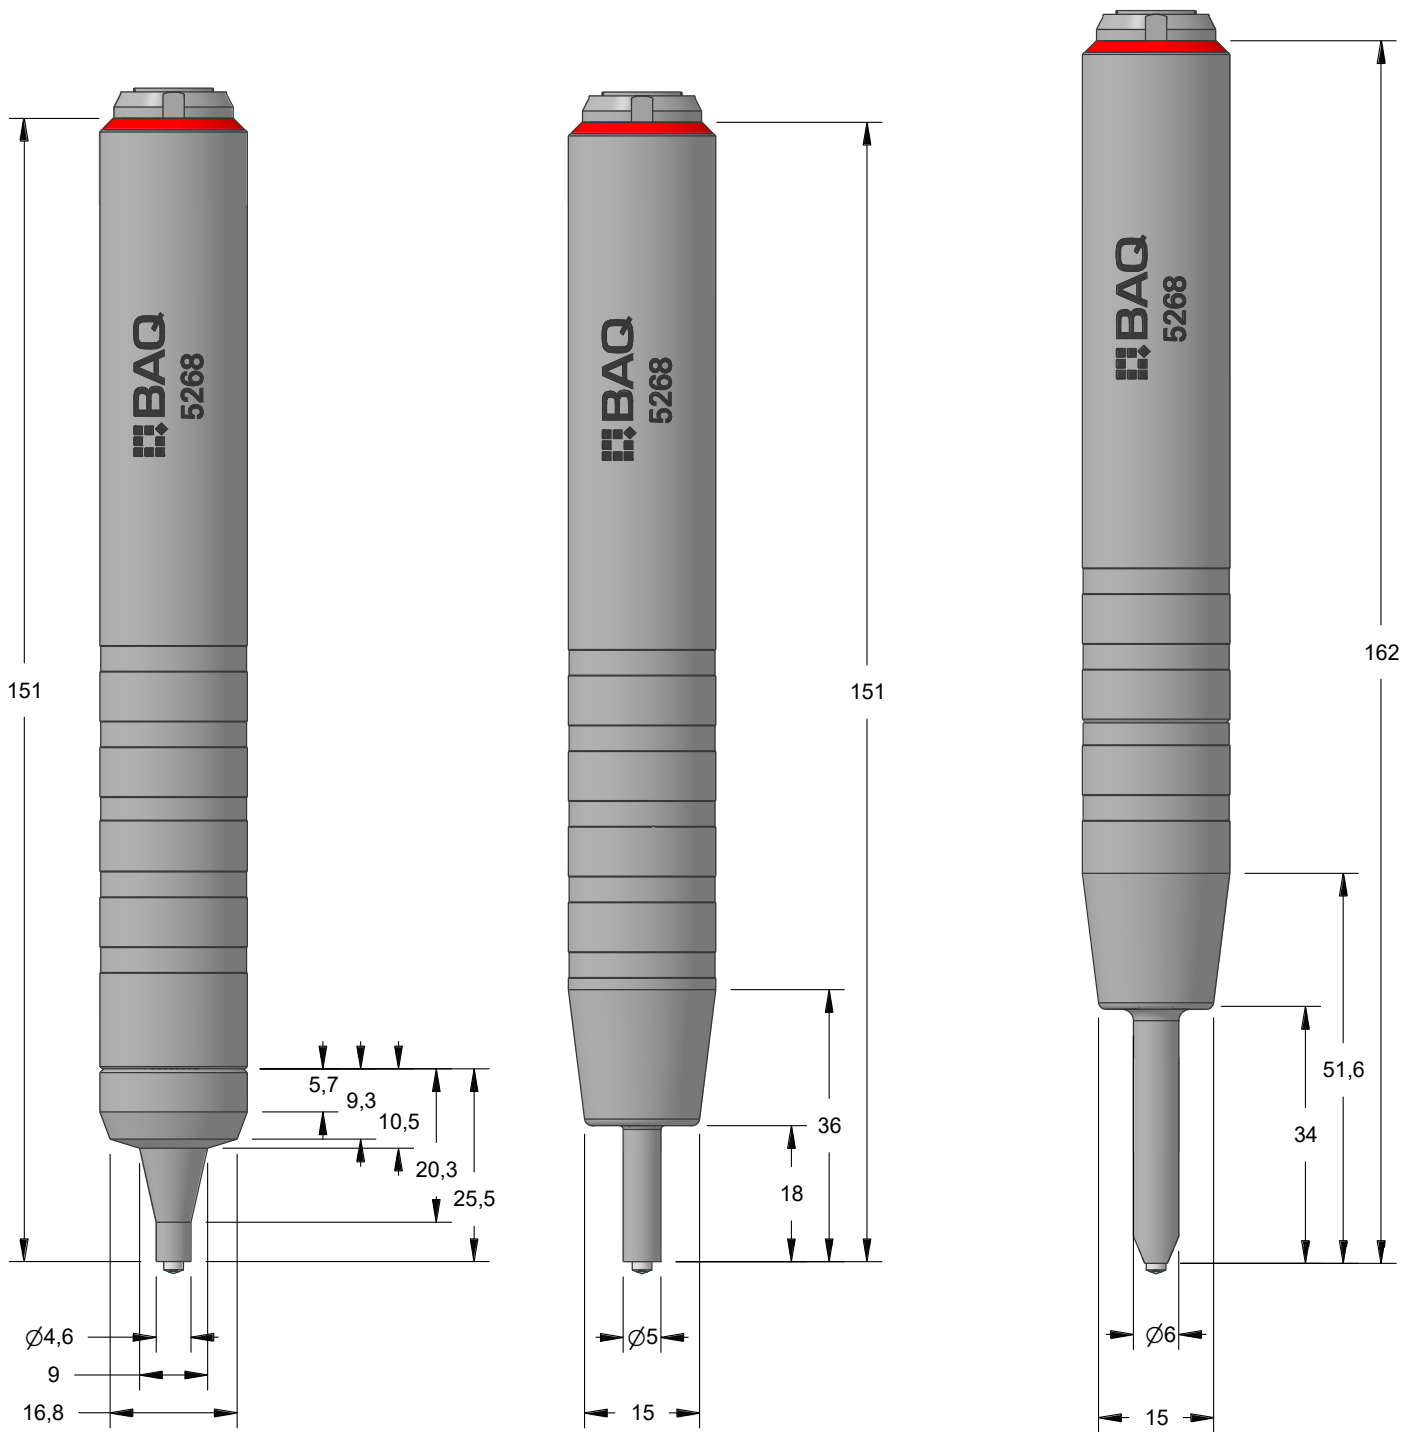

UCI-probes for alphaDUR II and alphaDUR mini

Standard Version

SL Version

SL-L - Version

Scale 1 : 1